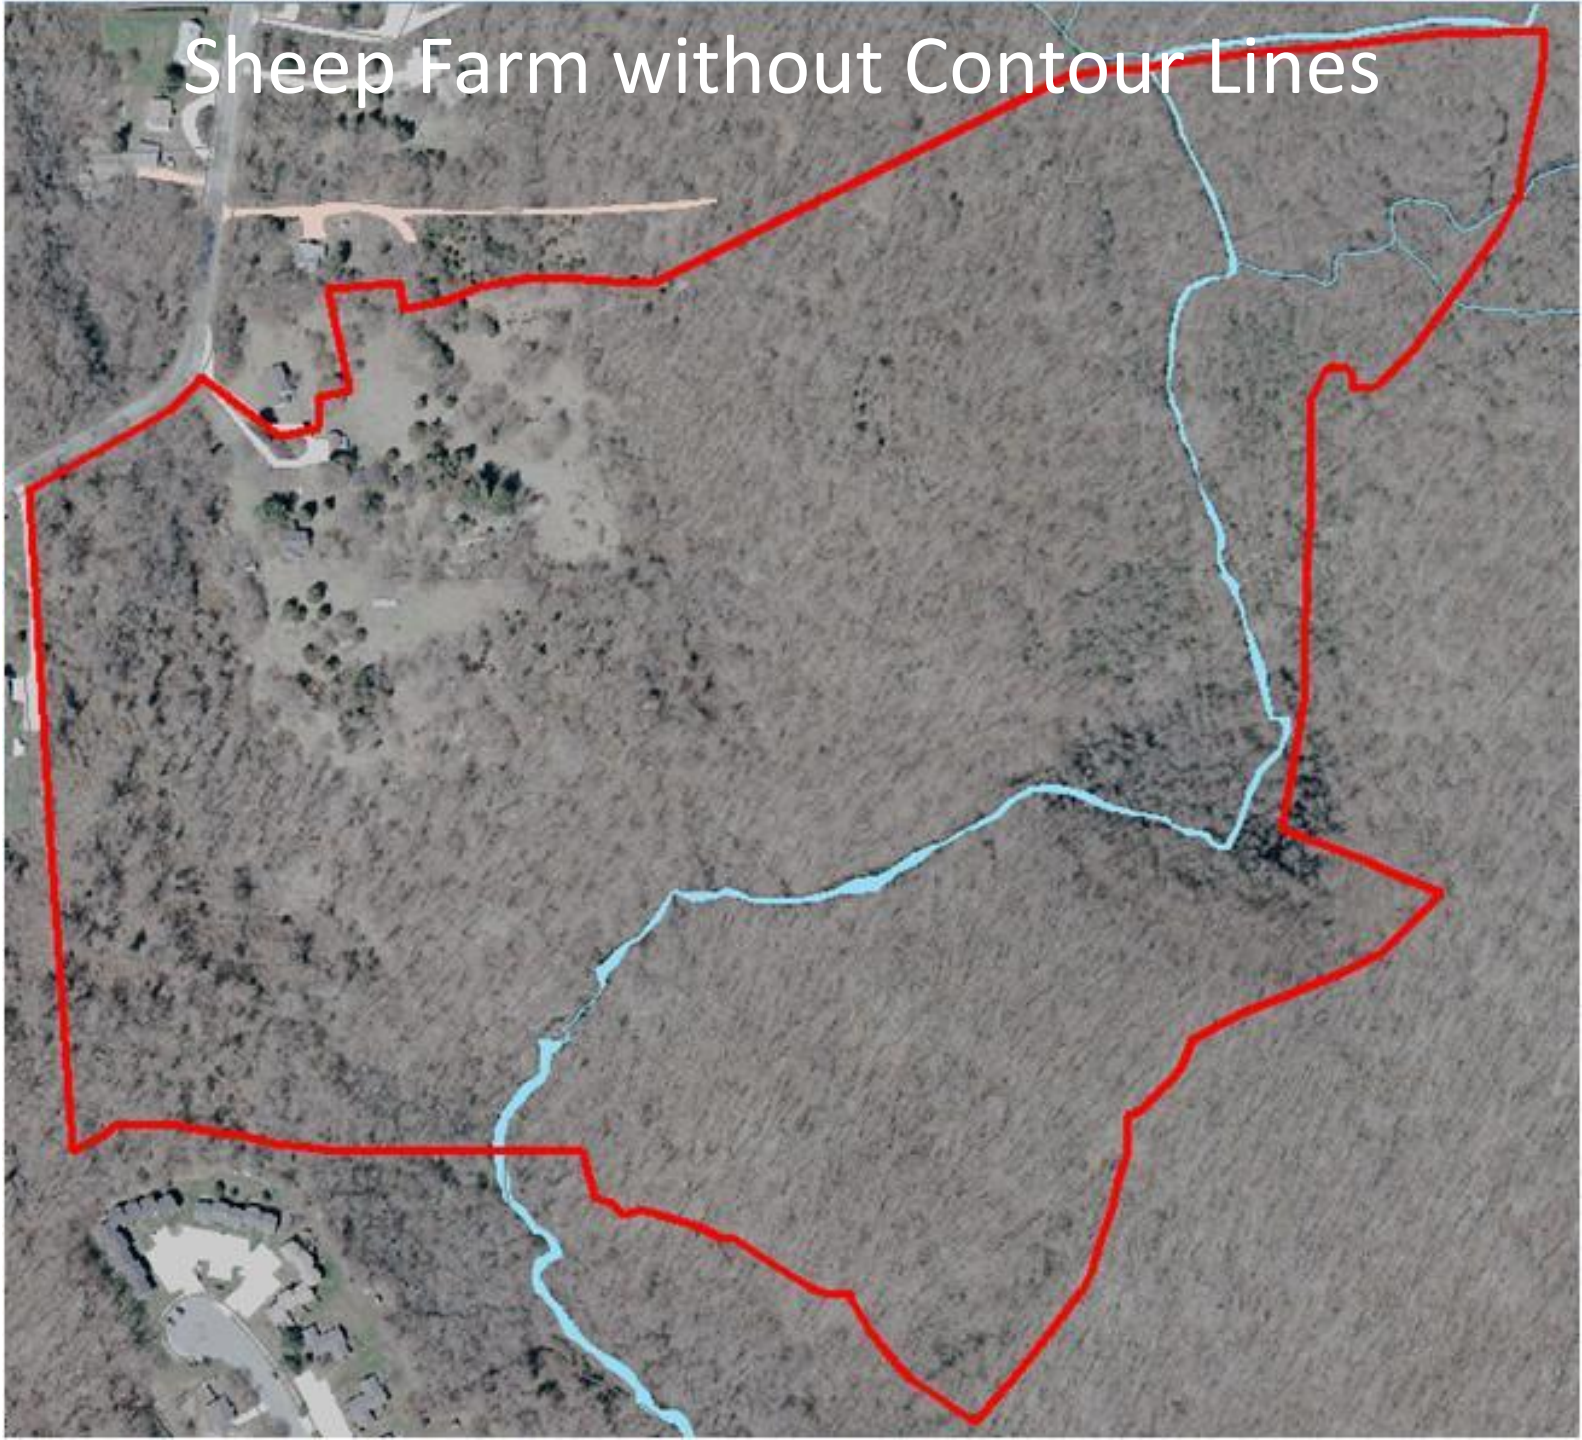

Sheep Farm Historic Features and Trails

- | | |
|--------------------------|---|
| 1. Property boundary | 10. Midden |
| 2. Entrance | 11. 1 st Waterfall |
| 3. Red trails | 12. Grist mill dam |
| 4. Blue trail | 13. Probable miller's house and mill foundation |
| 5. Old homestead | 14. Very old road |
| 6. Well | 15. 2 nd waterfall |
| 7. Sheep shed | 16. 2 nd mill site |
| 8. Stone foundation | |
| 9. Large glacial erratic | |

Sheep Farm Wetlands (W)

Sheep Farm Swamps (S)

Sheep Farm Vernal Pools (VP)

Offsite VP

2nd Waterfall

VP5

VP4

Offsite VP

VP3

VP2

Fort Hill Brook

1st Waterfall

VP1

Sheep Farm Scenic Overlooks (SO)

Sheep Farm without Contour Lines

Extra slide