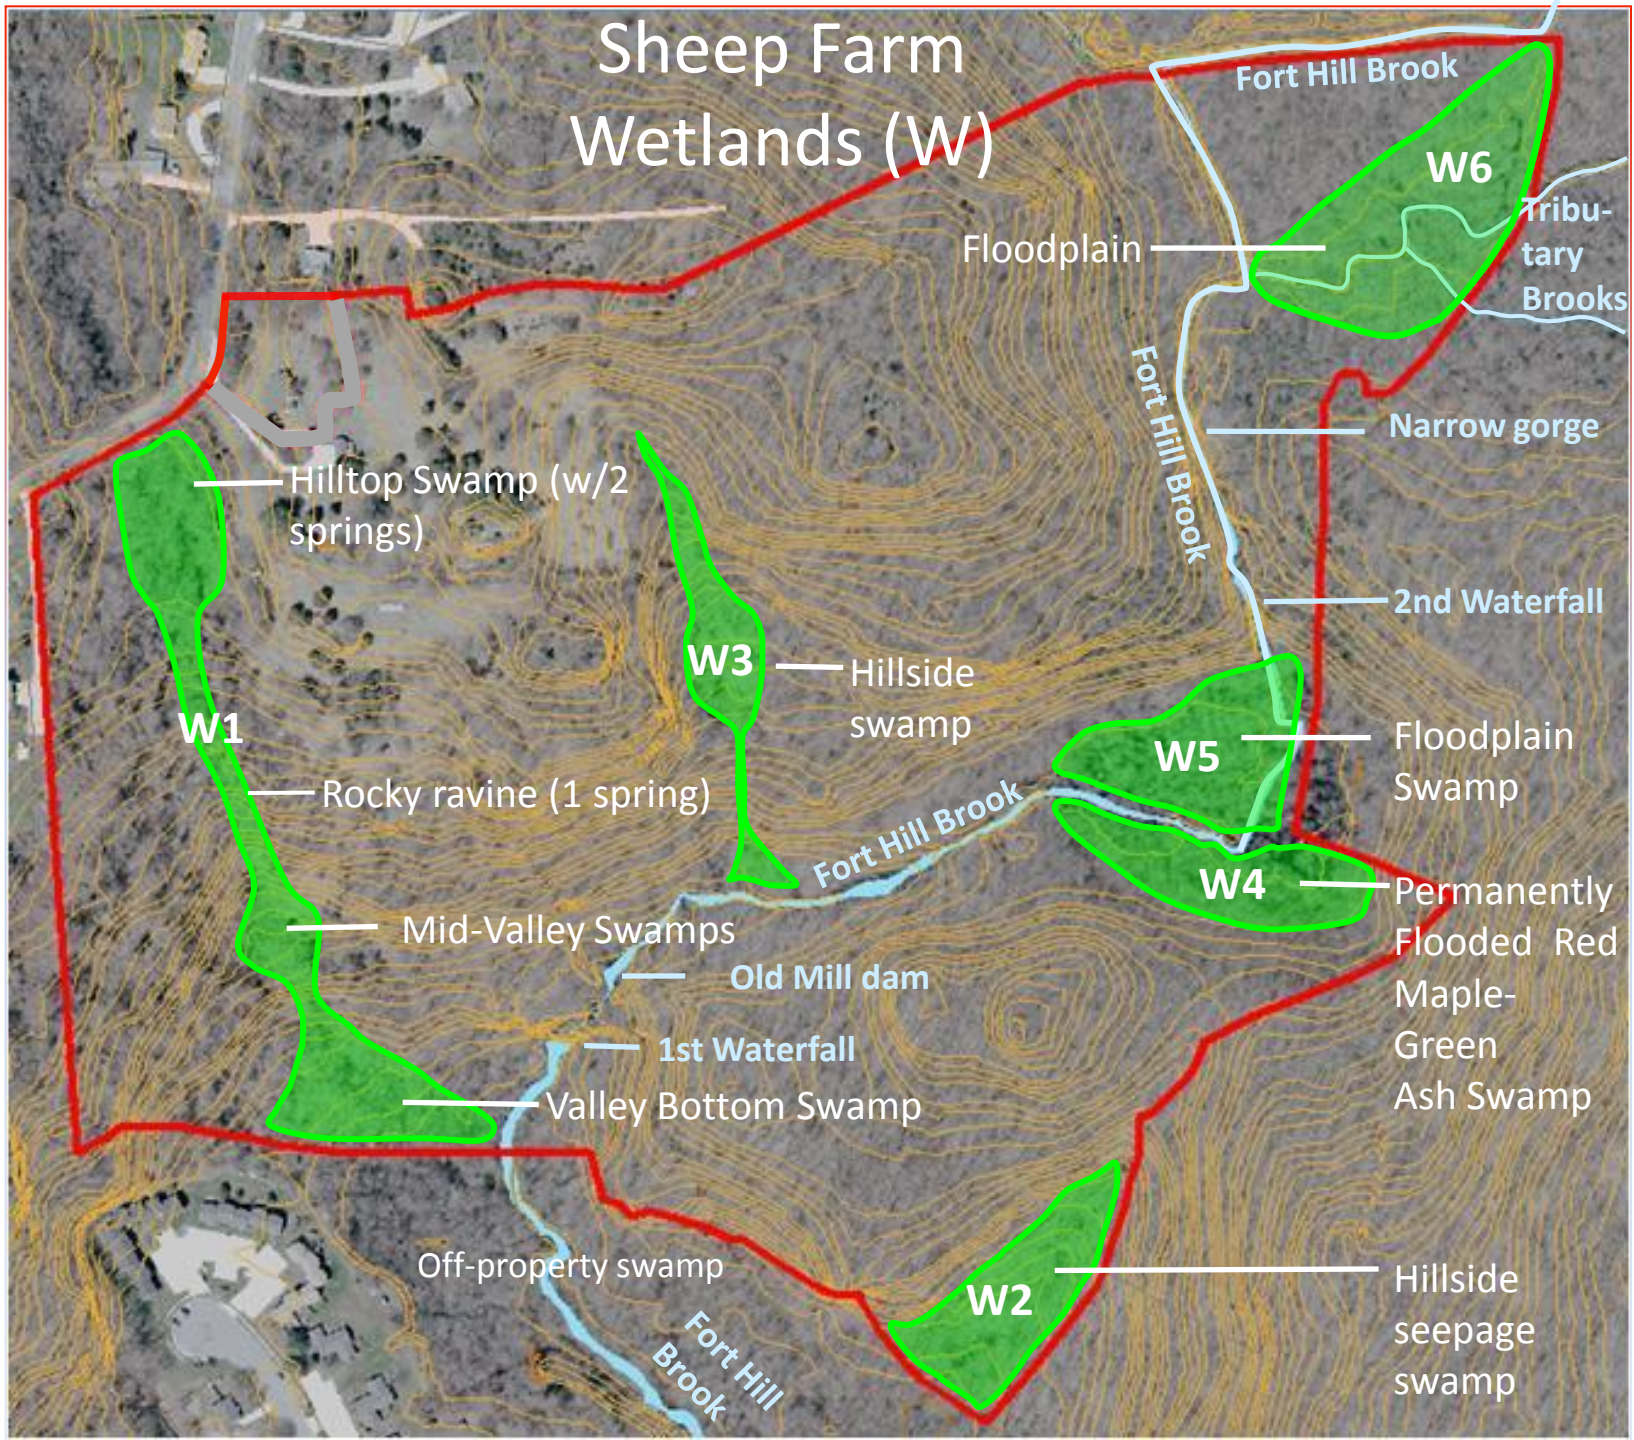

Sheep Farm Historic Features and Trails

- | | |
|--------------------------|---|
| 1. Property boundary | 10. Midden |
| 2. Entrance | 11. 1 st Waterfall |
| 3. Red trails | 12. Grist mill dam |
| 4. Blue trail | 13. Probable miller's house and mill foundation |
| 5. Old homestead | 14. Very old road |
| 6. Well | 15. 2 nd waterfall |
| 7. Sheep shed | 16. 2 nd mill site |
| 8. Stone foundation | |
| 9. Large glacial erratic | |

Sheep Farm Wetlands (W)

Sheep Farm Swamps (S)

Sheep Farm Vernal Pools (VP)

Offsite VP

2nd Waterfall

VP5

VP4

Offsite VP

VP3

VP2

Fort Hill Brook

1st Waterfall

VP1

Sheep Farm Scenic Overlooks (SO)

Sheep Farm without Contour Lines

Extra slide

Extra slide

Extra slide