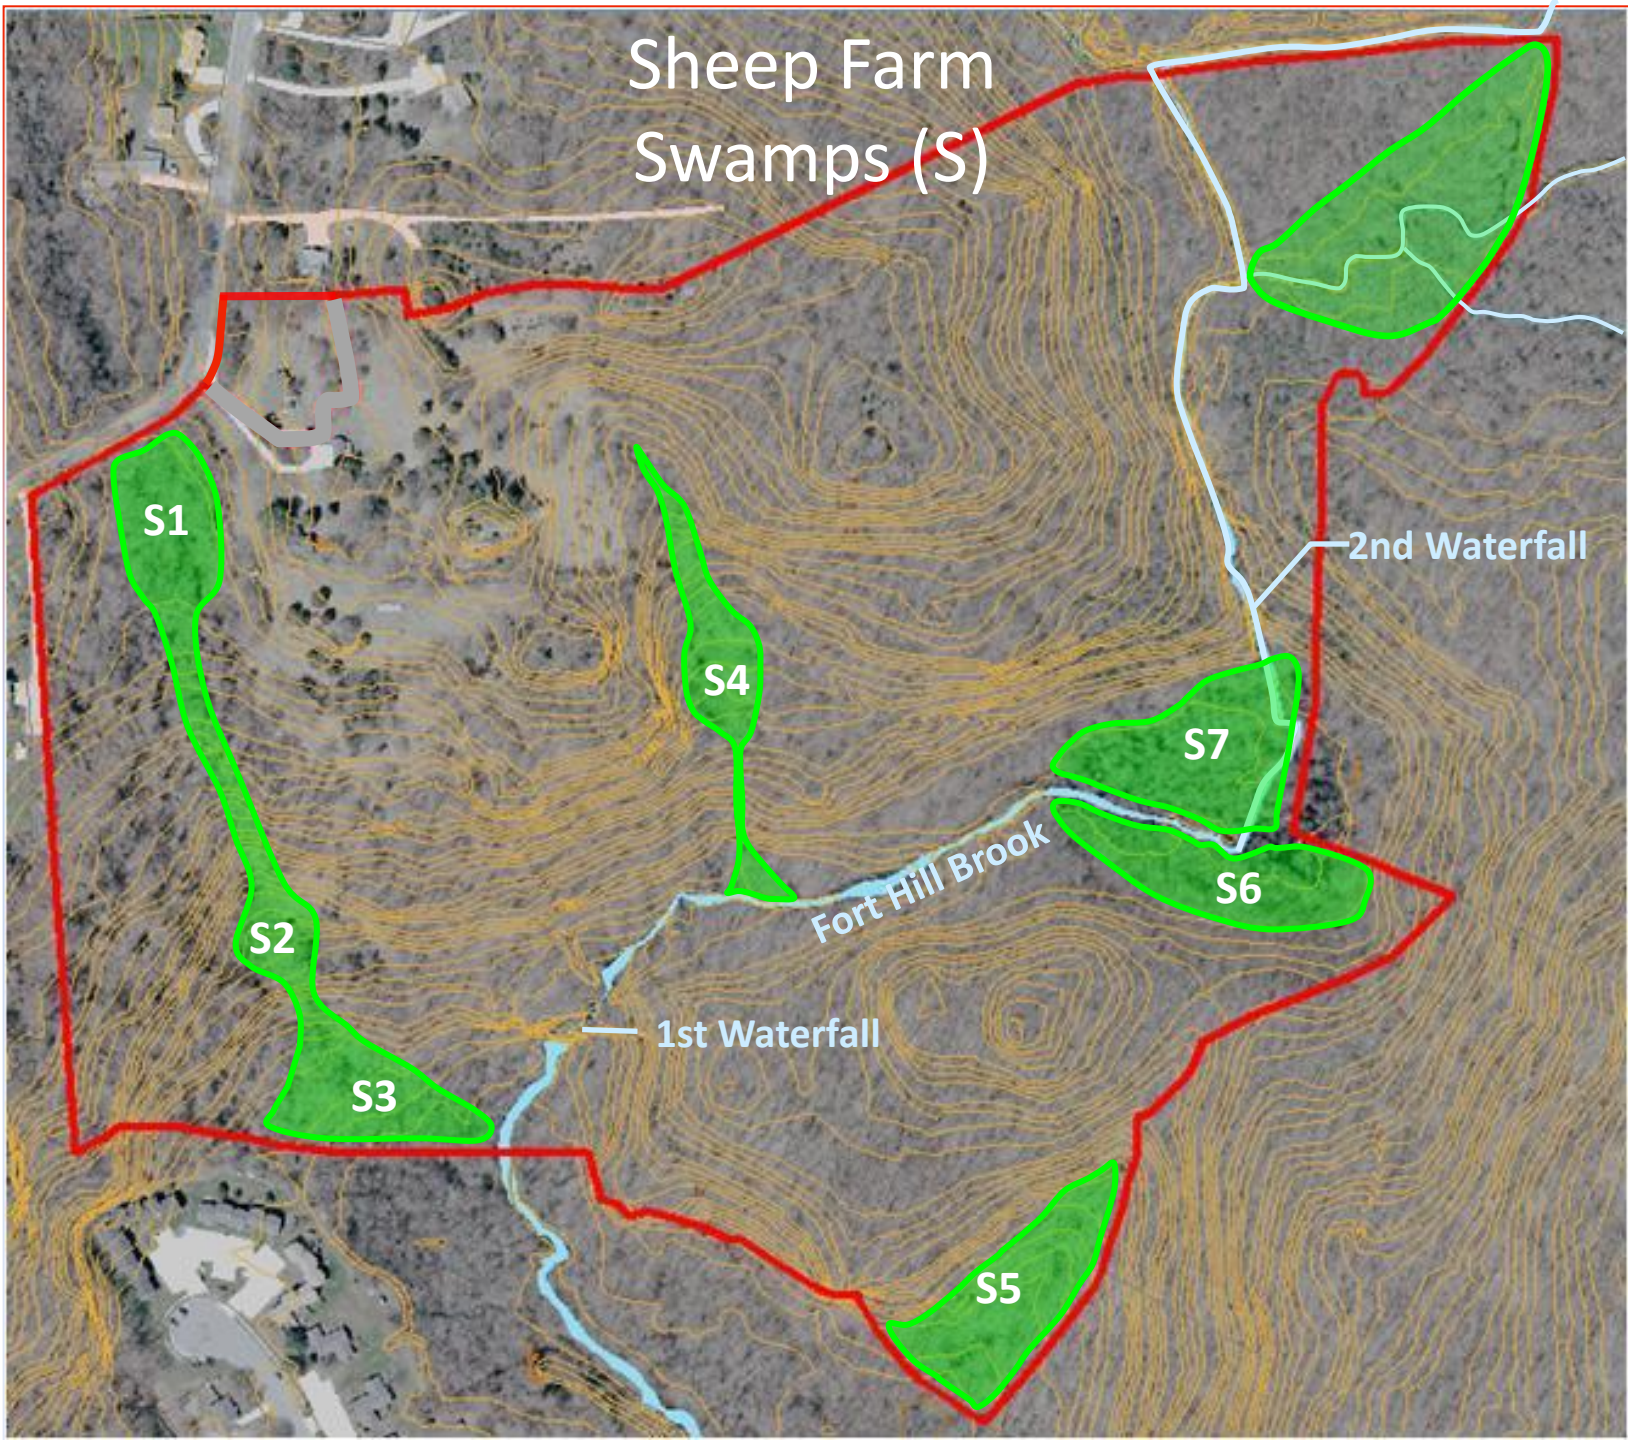

Sheep Farm Historic Features and Trails

- | | |
|--------------------------|---|
| 1. Property boundary | 10. Midden |
| 2. Entrance | 11. 1 st Waterfall |
| 3. Red trails | 12. Grist mill dam |
| 4. Blue trail | 13. Probable miller's house and mill foundation |
| 5. Old homestead | 14. Very old road |
| 6. Well | 15. 2 nd waterfall |
| 7. Sheep shed | 16. 2 nd mill site |
| 8. Stone foundation | |
| 9. Large glacial erratic | |

Sheep Farm Wetlands (W)

Sheep Farm Swamps (S)

Sheep Farm Vernal Pools (VP)

Offsite VP

2nd Waterfall

VP5

VP4

Offsite VP

VP3

VP2

Fort Hill Brook

1st Waterfall

VP1

Sheep Farm Scenic Overlooks (SO)

Sheep Farm without Contour Lines

Extra slide

Extra slide

Extra slide