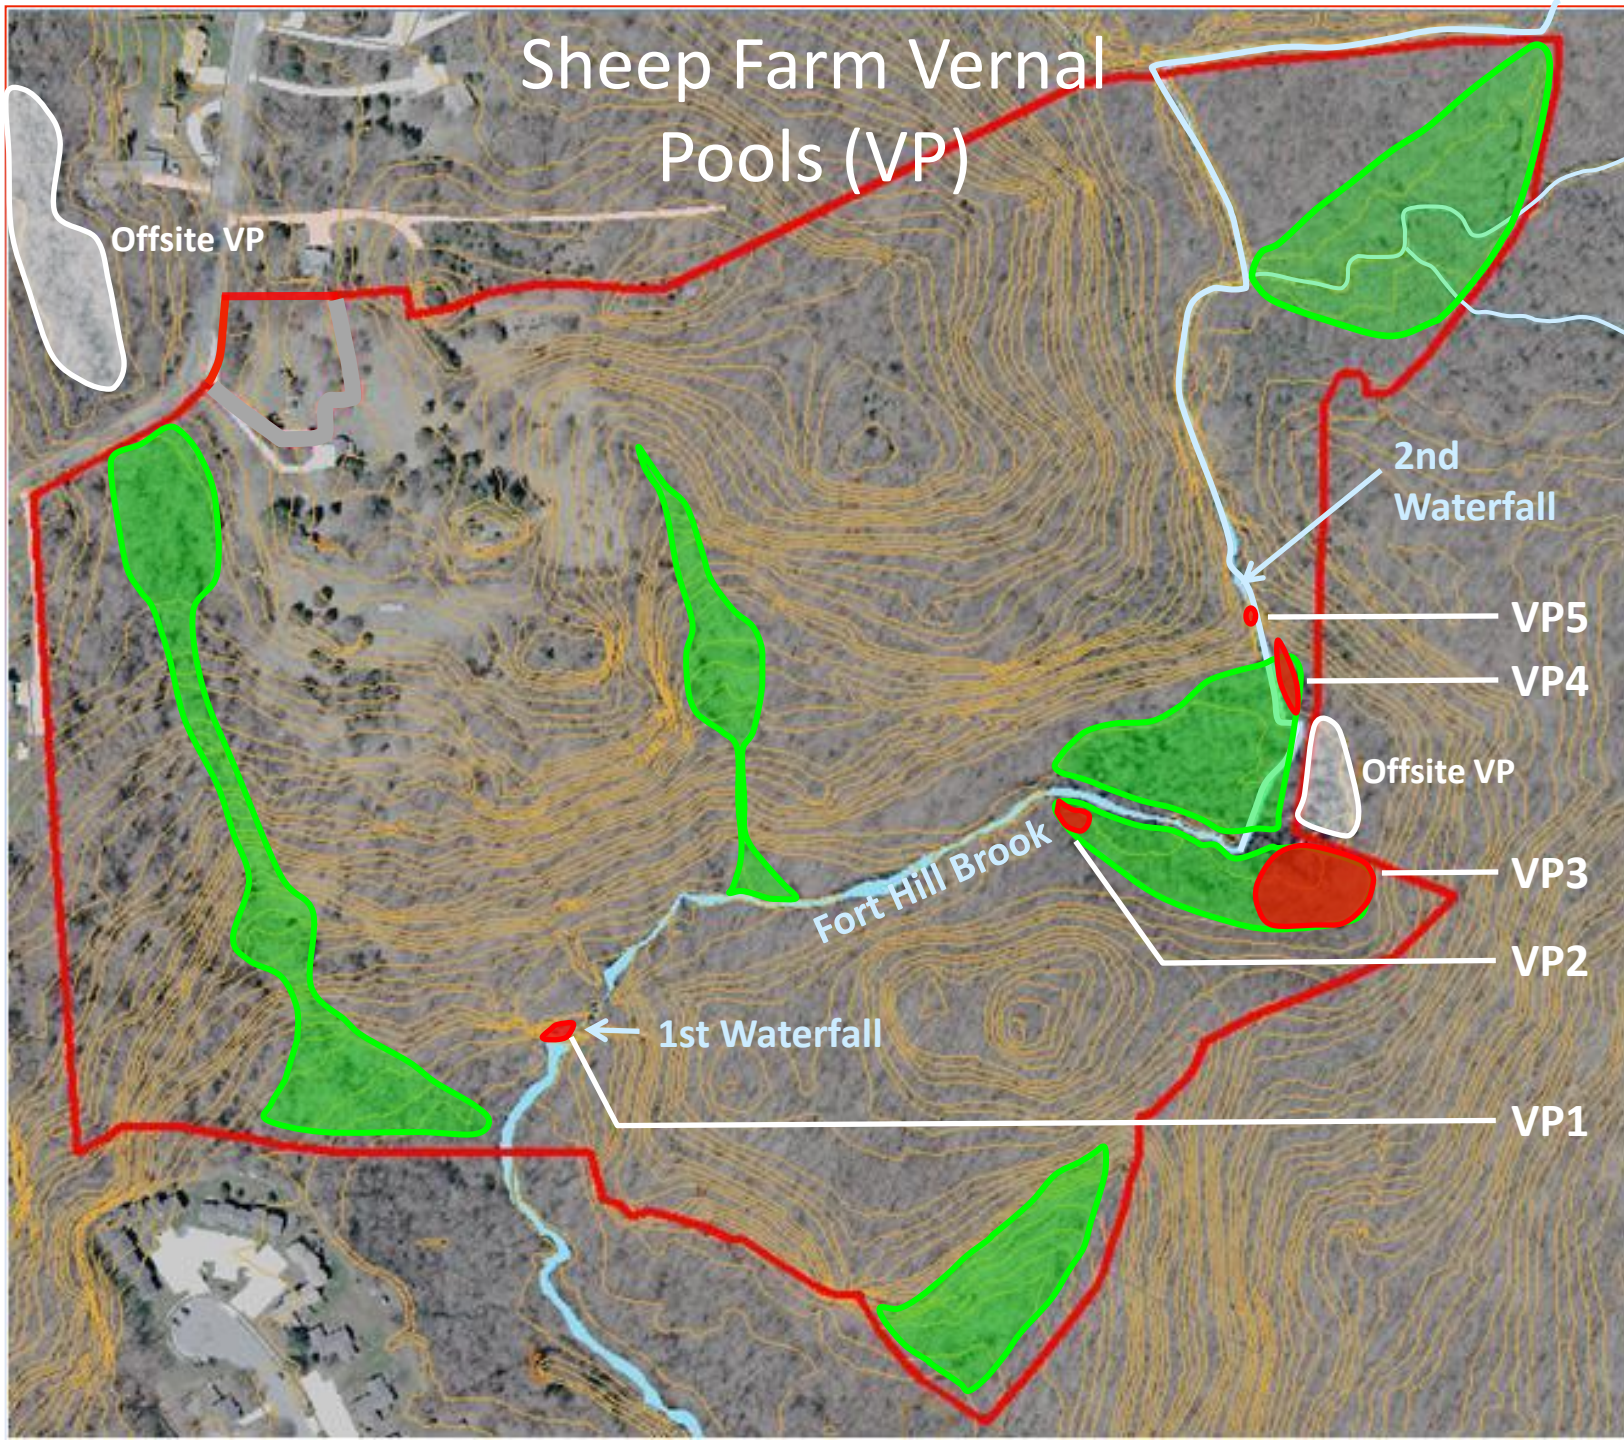

Sheep Farm Historic Features and Trails

- | | |
|--------------------------|---|
| 1. Property boundary | 10. Midden |
| 2. Entrance | 11. 1 st Waterfall |
| 3. Red trails | 12. Grist mill dam |
| 4. Blue trail | 13. Probable miller's house and mill foundation |
| 5. Old homestead | 14. Very old road |
| 6. Well | 15. 2 nd waterfall |
| 7. Sheep shed | 16. 2 nd mill site |
| 8. Stone foundation | |
| 9. Large glacial erratic | |

Sheep Farm Wetlands (W)

Sheep Farm Swamps (S)

Sheep Farm Vernal Pools (VP)

Offsite VP

2nd Waterfall

VP5

VP4

Offsite VP

VP3

VP2

Fort Hill Brook

1st Waterfall

VP1

Sheep Farm Scenic Overlooks (SO)

Sheep Farm without Contour Lines

Extra slide

Extra slide

Extra slide