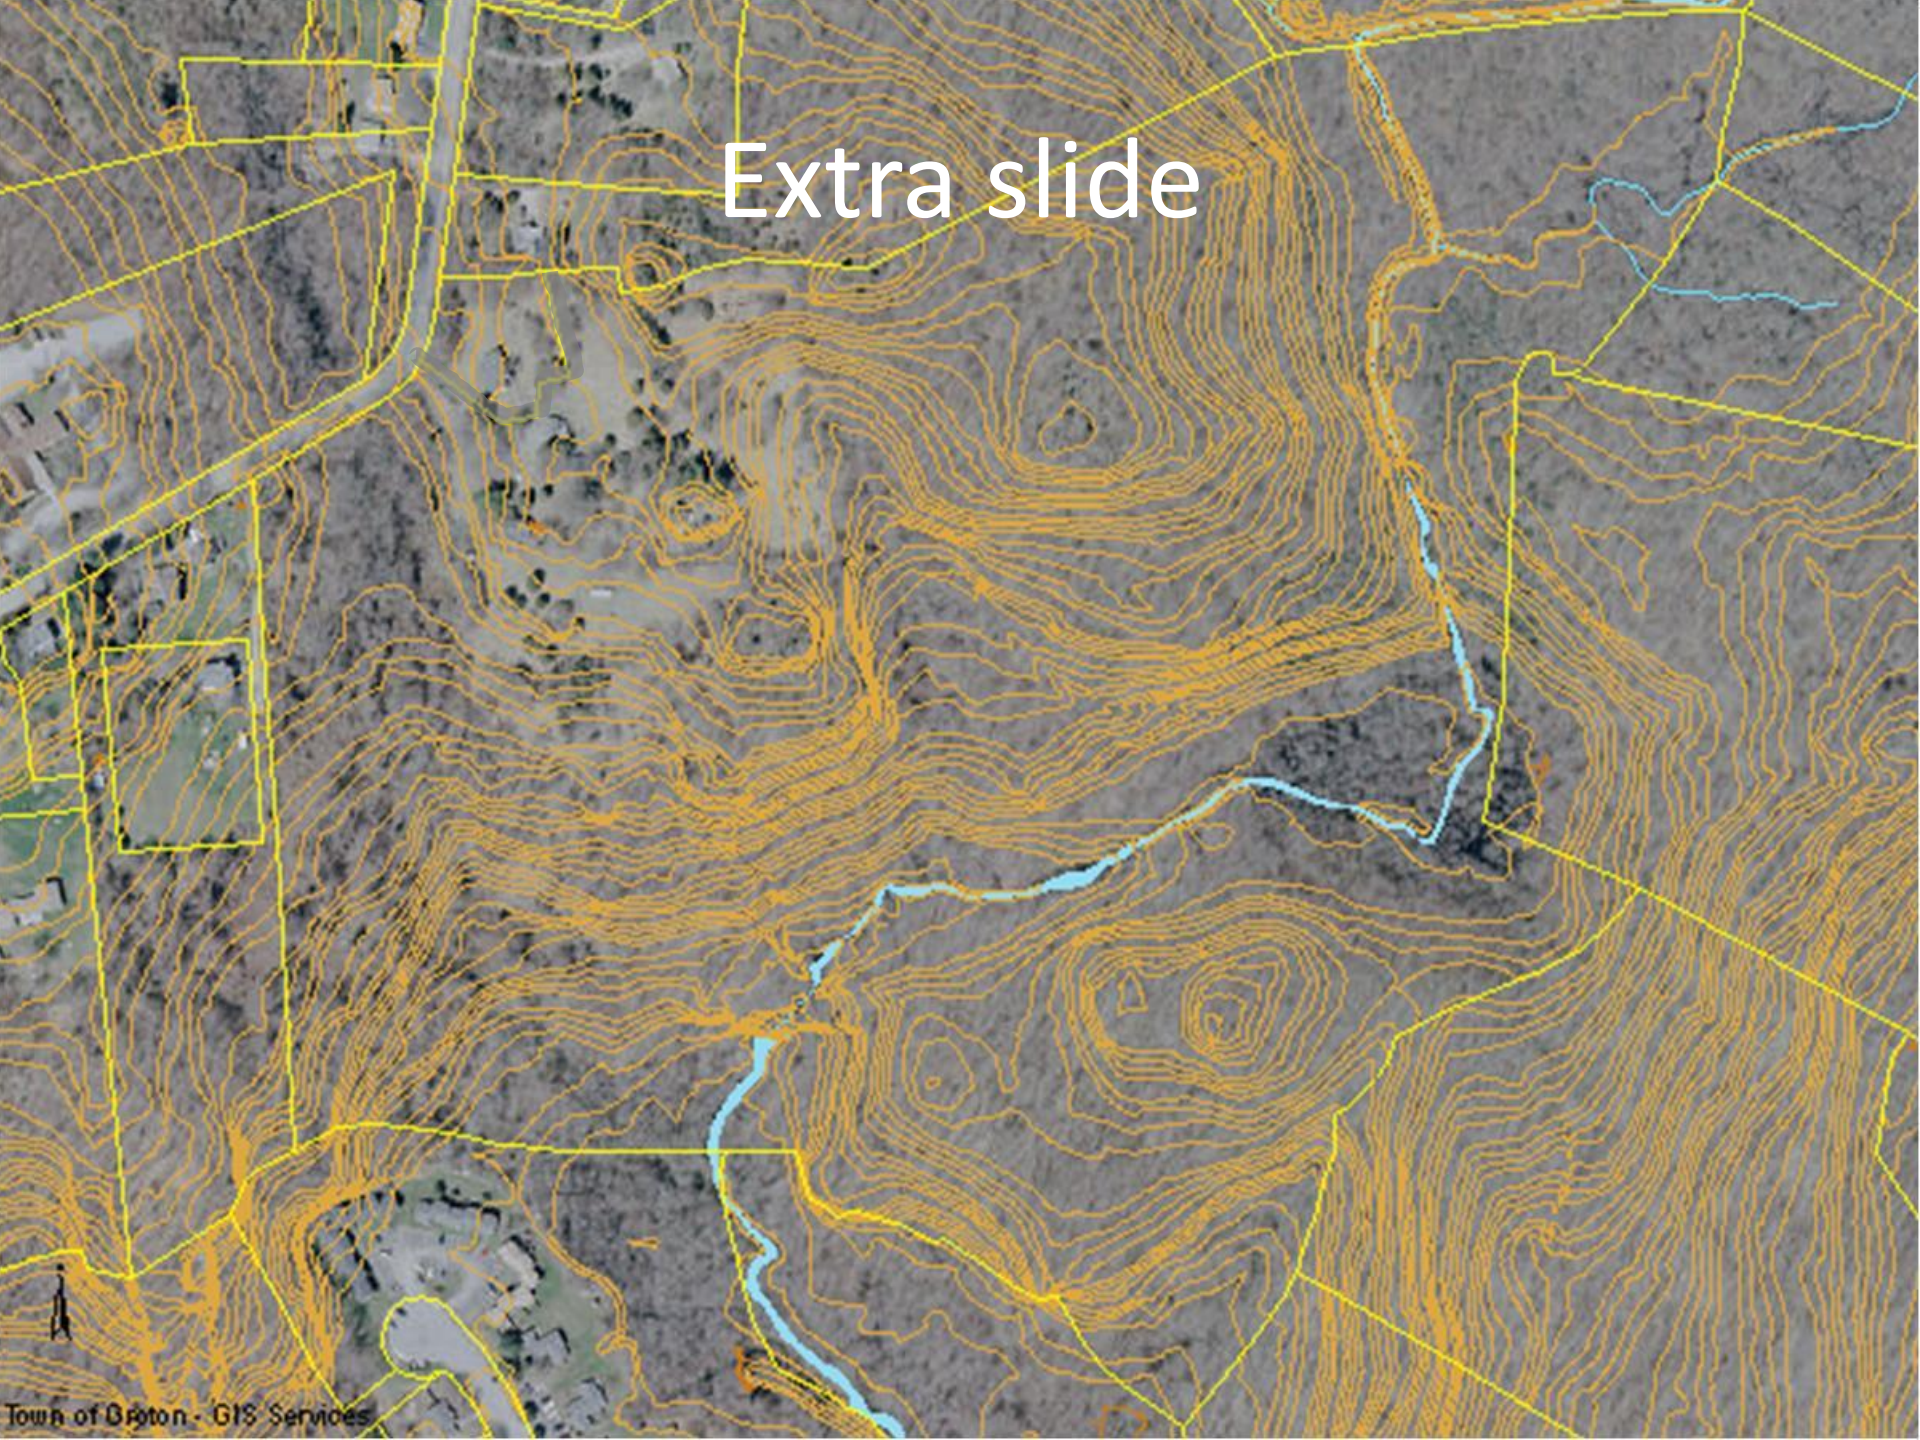

Sheep Farm Historic Features and Trails

- | | |
|--------------------------|---|
| 1. Property boundary | 10. Midden |
| 2. Entrance | 11. 1 st Waterfall |
| 3. Red trails | 12. Grist mill dam |
| 4. Blue trail | 13. Probable miller's house and mill foundation |
| 5. Old homestead | 14. Very old road |
| 6. Well | 15. 2 nd waterfall |
| 7. Sheep shed | 16. 2 nd mill site |
| 8. Stone foundation | |
| 9. Large glacial erratic | |

Sheep Farm Wetlands (W)

Sheep Farm Swamps (S)

Sheep Farm Vernal Pools (VP)

Offsite VP

2nd Waterfall

VP5

VP4

Offsite VP

VP3

VP2

Fort Hill Brook

1st Waterfall

VP1

Sheep Farm Scenic Overlooks (SO)

Sheep Farm without Contour Lines

Extra slide