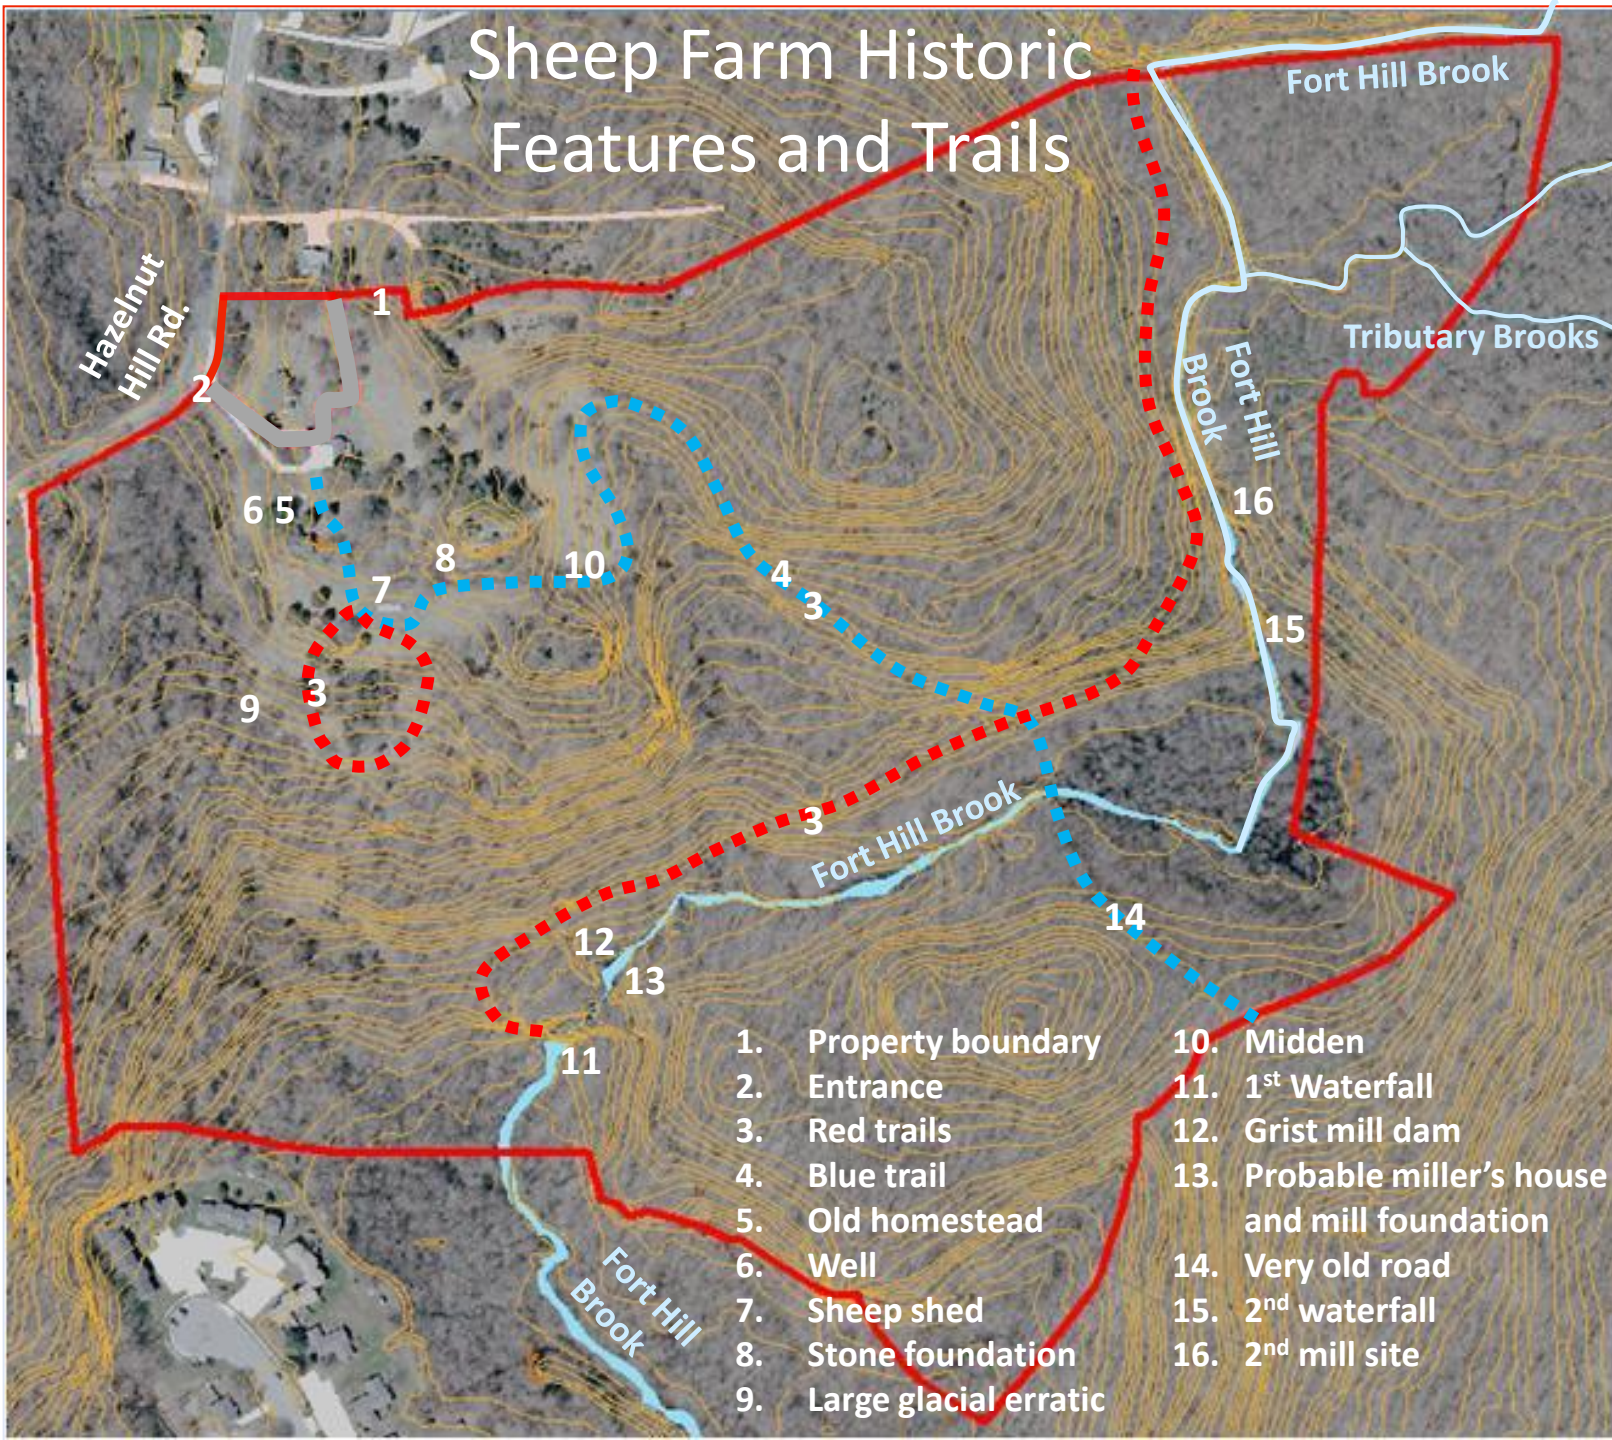

Sheep Farm Historic Features and Trails

- | | |
|--------------------------|---|
| 1. Property boundary | 10. Midden |
| 2. Entrance | 11. 1 st Waterfall |
| 3. Red trails | 12. Grist mill dam |
| 4. Blue trail | 13. Probable miller's house and mill foundation |
| 5. Old homestead | 14. Very old road |
| 6. Well | 15. 2 nd waterfall |
| 7. Sheep shed | 16. 2 nd mill site |
| 8. Stone foundation | |
| 9. Large glacial erratic | |

Sheep Farm Wetlands (W)

Sheep Farm Swamps (S)

Sheep Farm Vernal Pools (VP)

Offsite VP

2nd Waterfall

VP5

VP4

Offsite VP

VP3

VP2

Fort Hill Brook

1st Waterfall

VP1

Sheep Farm Scenic Overlooks (SO)

Sheep Farm without Contour Lines

Extra slide

Extra slide

Extra slide