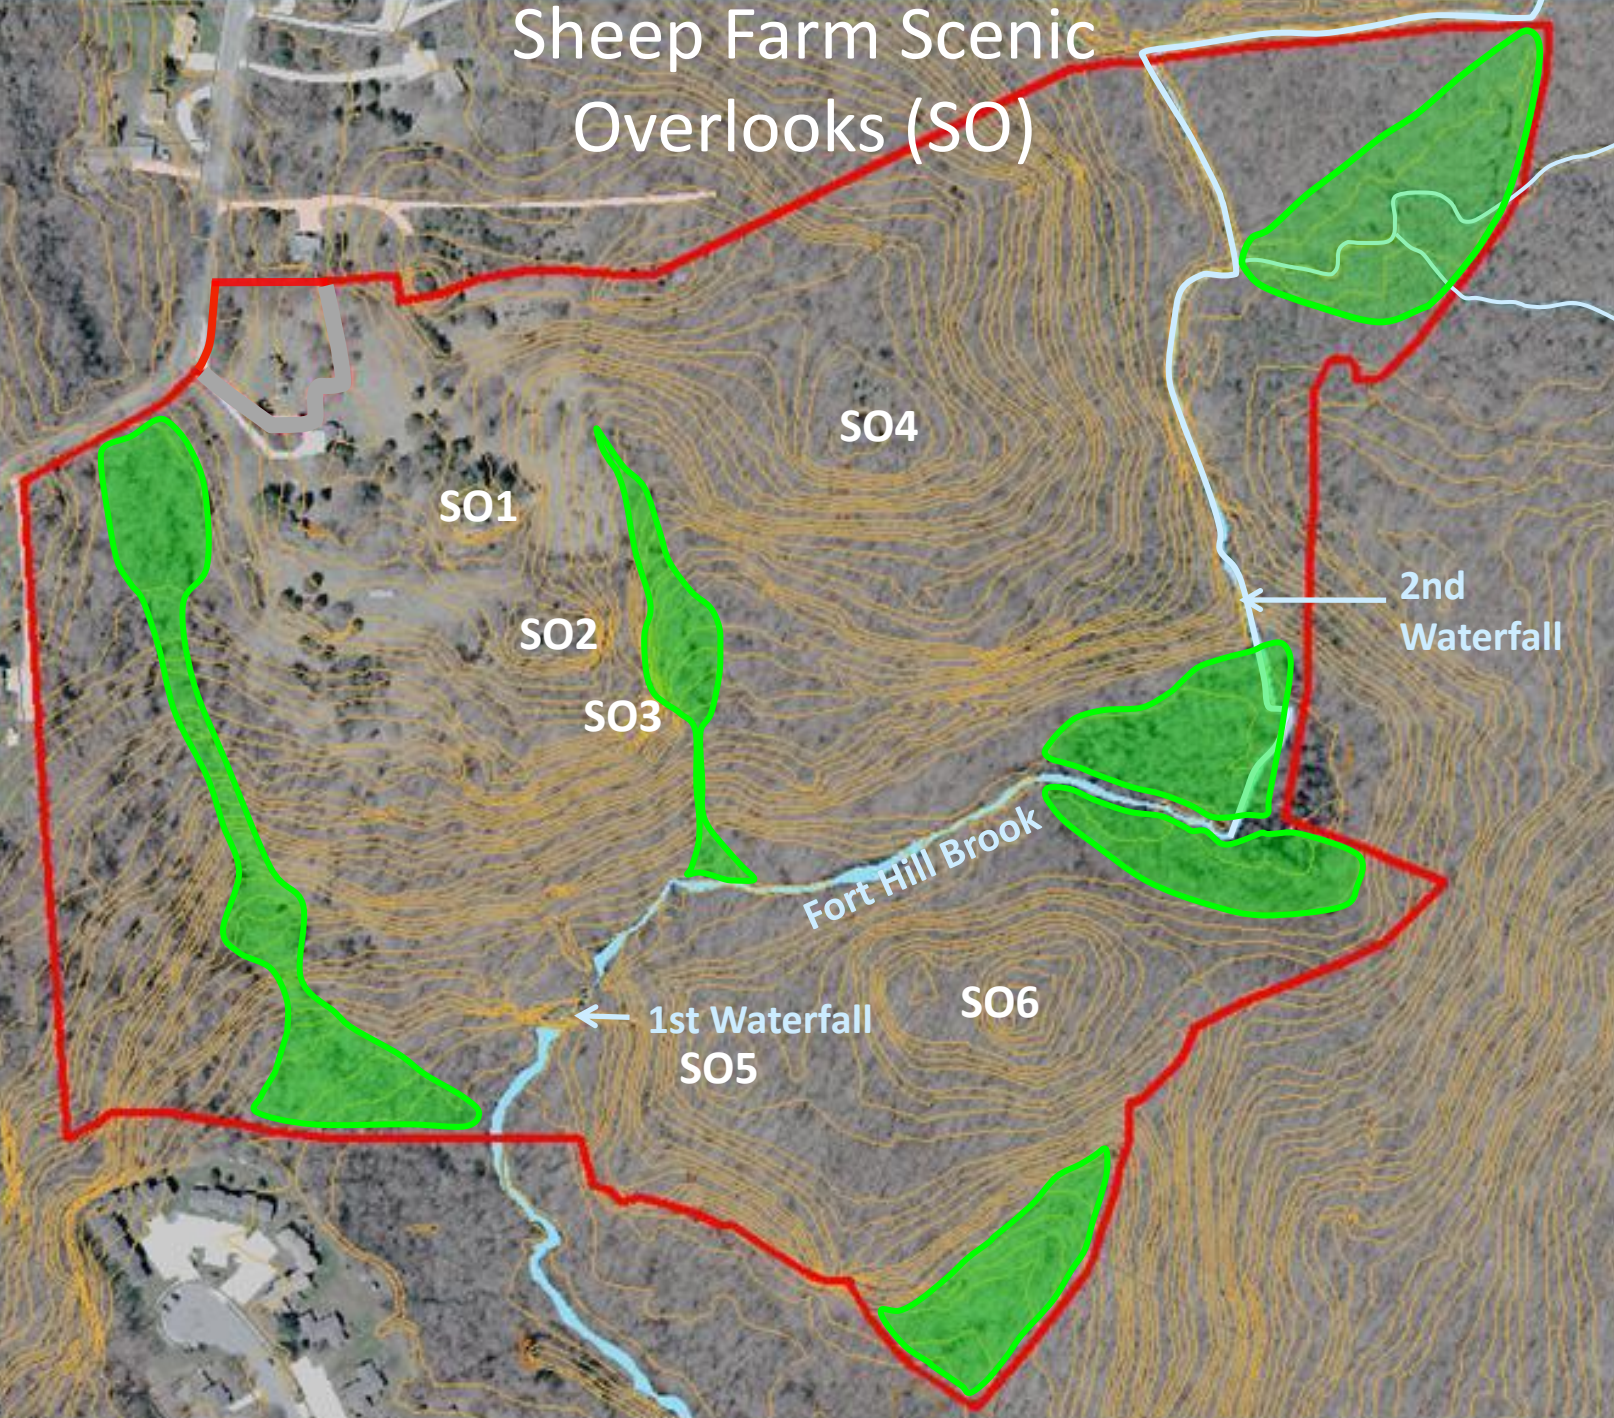

Sheep Farm Historic Features and Trails

- | | |
|--------------------------|---|
| 1. Property boundary | 10. Midden |
| 2. Entrance | 11. 1 st Waterfall |
| 3. Red trails | 12. Grist mill dam |
| 4. Blue trail | 13. Probable miller's house and mill foundation |
| 5. Old homestead | 14. Very old road |
| 6. Well | 15. 2 nd waterfall |
| 7. Sheep shed | 16. 2 nd mill site |
| 8. Stone foundation | |
| 9. Large glacial erratic | |

Sheep Farm Wetlands (W)

Sheep Farm Swamps (S)

Sheep Farm Vernal Pools (VP)

Offsite VP

2nd Waterfall

VP5

VP4

Offsite VP

VP3

VP2

Fort Hill Brook

1st Waterfall

VP1

Sheep Farm Scenic Overlooks (SO)

Sheep Farm without Contour Lines

Extra slide

Extra slide

Extra slide